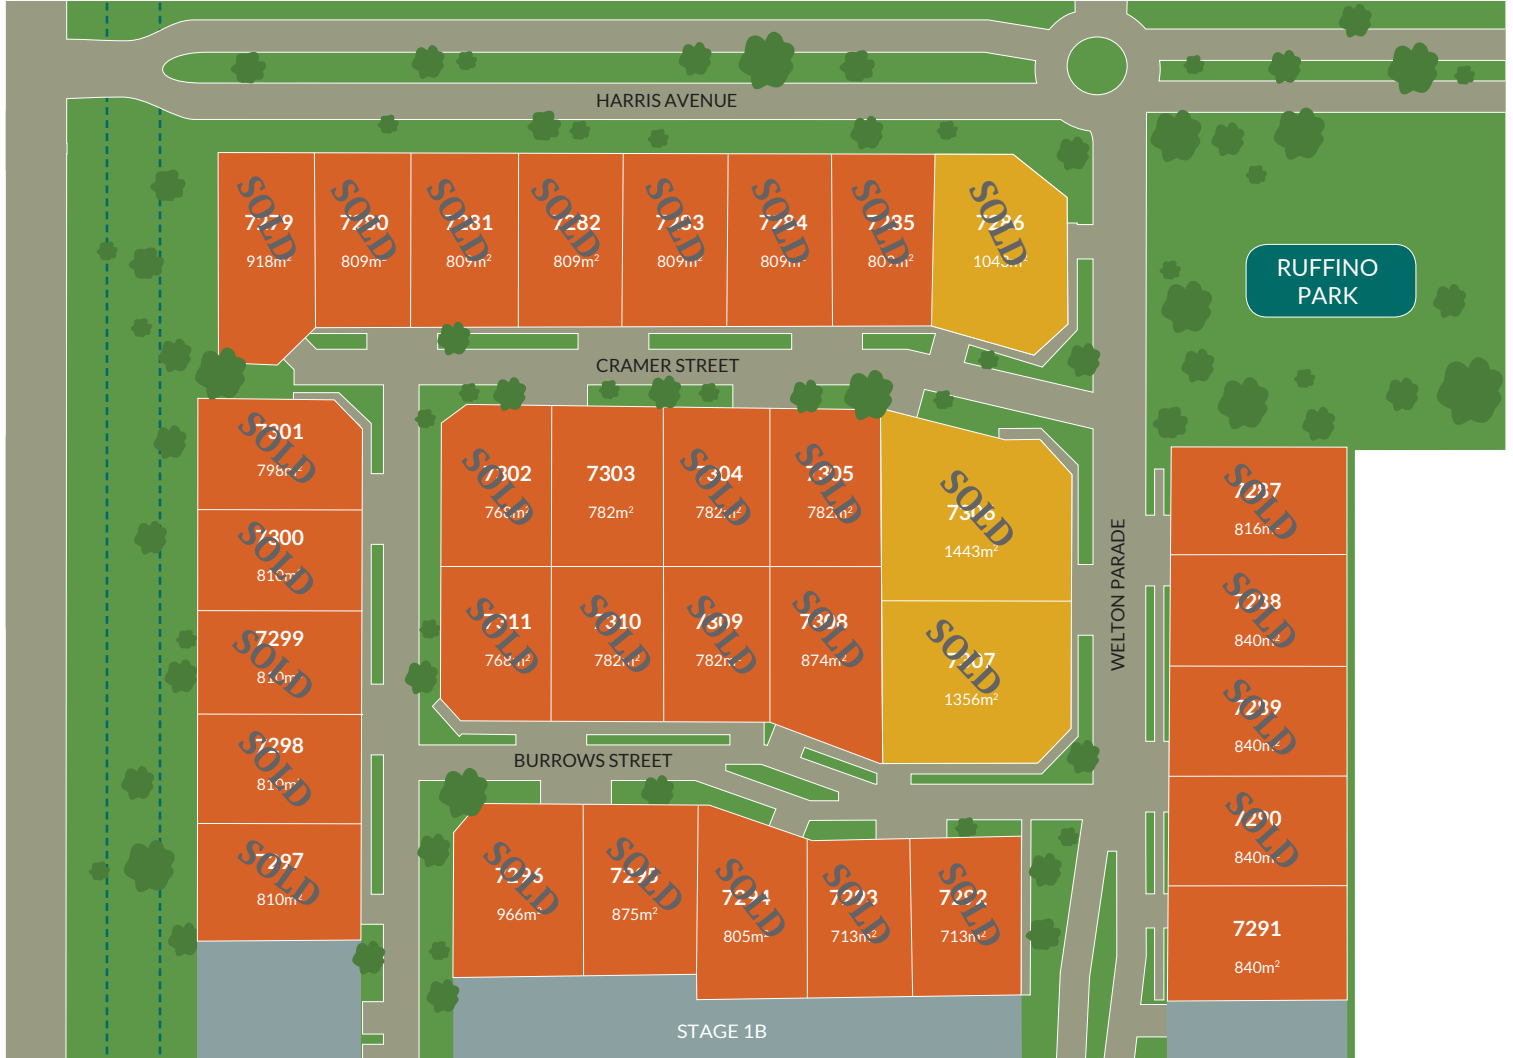

## SITE PLAN 1A

- Single dwelling
- Multiple dwelling

## SITE PLAN 1B

- Single dwelling
- Multiple dwelling

## LOT NUMBERS, SIZES AND PRICE LIST

| LOT NO. | AREA SQM | PRICE     |
|---------|----------|-----------|
| 7401    | 804      | \$170,000 |
| 7402    | 712      | \$160,000 |
| 7403    | 710      | \$160,000 |
| 7404    | 712      | \$160,000 |
| 7405    | 779      | \$167,500 |
| 7406    | 779      | \$167,500 |
| 7407    | 770      | \$167,500 |
| 7408    | 835      | \$175,500 |
| 7409    | 770      | \$170,000 |
| 7410    | 804      | \$170,000 |
| 7411    | 804      | \$170,000 |
| 7412    | 770      | \$170,000 |
| 7413    | 835      | \$175,000 |
| 7414    | 770      | \$170,000 |
| 7415    | 779      | \$170,000 |
| 7416    | 955      | SOLD      |
| 7417    | 840      | \$175,000 |
| 7418    | 827      | \$175,000 |
| 7419    | 840      | \$175,000 |
| 7420    | 788      | \$170,000 |
| 7421    | 891      | \$180,000 |
| 7422    | 840      | \$175,000 |
| 7423    | 840      | \$175,000 |