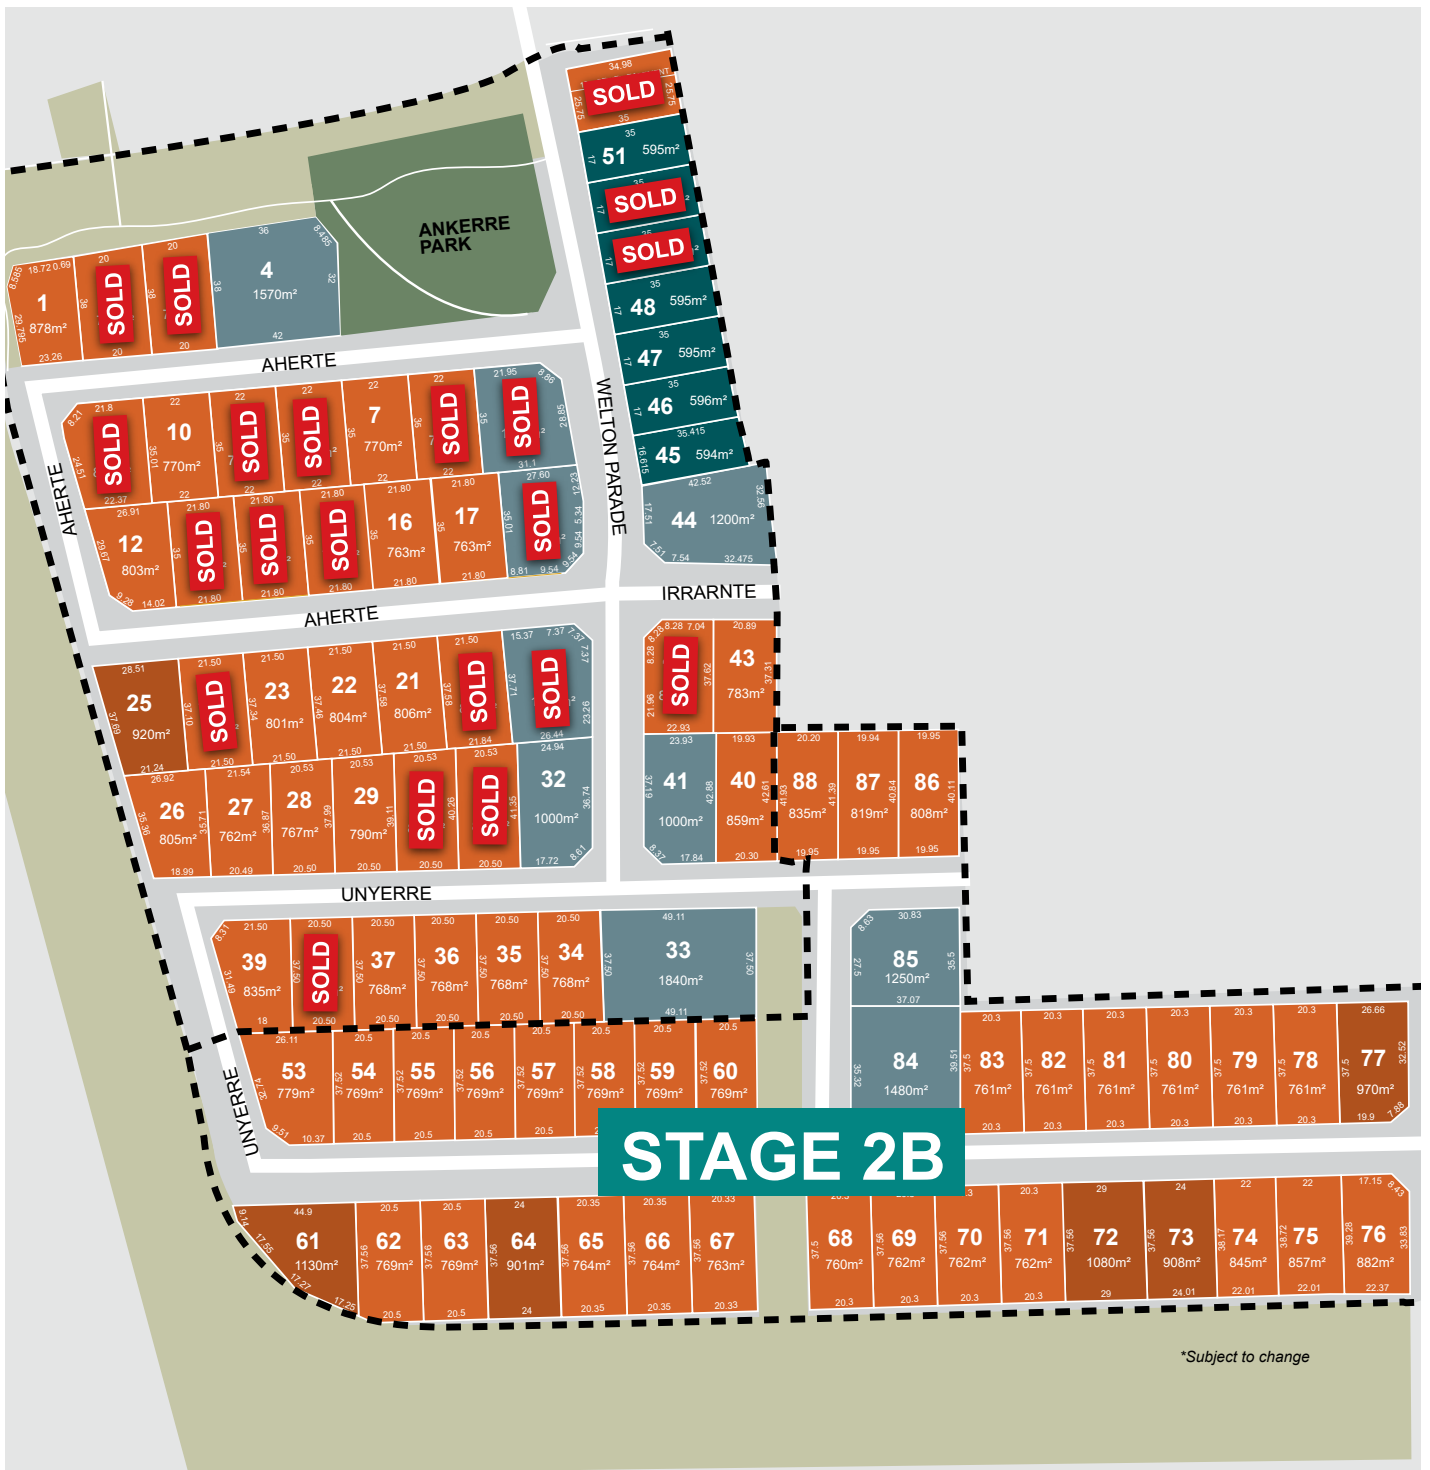

Coolibah Release

(Kilgariff Estate Stage 2A)

Pricelist

LOT NO.	AREA SQM	PRICE
1 (7936)	878	\$238,500
2 (7937)	760	SOLD
3 (7938)	760	SOLD
4 (7939)	1,570 (MD)	\$515,000
5 (7940)	1,010 (MD)	SOLD
6 (7941)	770	SOLD
7 (7942)	770	\$215,000
8 (7943)	770	SOLD
9 (7944)	770	SOLD
10 (7945)	770	\$215,000
11 (7946)	877	SOLD
12 (7947)	803	\$220,000
13 (7948)	763	SOLD
14 (7949)	763	SOLD
15 (7950)	763	SOLD
16 (7951)	763	\$210,000
17 (7952)	763	\$205,000
18 (7953)	901 (MD)	SOLD
19 (7954)	1,010 (MD)	SOLD
20 (7955)	815	SOLD
21 (7956)	806	\$215,000
22 (7957)	804	\$215,000
23 (7958)	801	\$215,000
24 (7959)	798	SOLD
25 (7960)	920	\$245,000
26 (7961)	805	\$233,000
27 (7962)	762	\$215,000
28 (7963)	767	\$215,000
29 (7964)	790	\$215,000
30 (7965)	813	SOLD
31 (7966)	836	SOLD

LOT NO.	AREA SQM	PRICE
32 (7967)	1,000 (MD)	\$320,000
33 (7968)	1,840 (MD)	\$540,000
34 (7969)	768	\$210,000
35 (7970)	768	\$210,000
36 (7971)	768	\$210,000
37 (7972)	768	\$210,000
38 (7973)	768	SOLD
39 (7974)	835	\$220,000
40 (7975)	859	\$220,000
41 (7976)	1,000 (MD)	\$300,000
42 (7977)	804	SOLD
43 (7978)	783	\$210,000
44 (7979)	1,200 (MD)	\$390,000
45 (7980)	594 (LIFE)	\$185,000
46 (7981)	596 (LIFE)	\$185,000
47 (7982)	595 (LIFE)	\$185,000
48 (7983)	595 (LIFE)	\$185,000
49 (7984)	595 (LIFE)	SOLD
50 (7985)	595 (LIFE)	SOLD
51 (7986)	595 (LIFE)	\$185,000
52 (7987)	900	SOLD

*Lot details, numbers, sizes and layout are subject to approval, survey and changes.
(MD) Multi-dwelling (LIFE) Lifestyle

November 2024

Visit: www.kilgariffestate.com.au for more details.